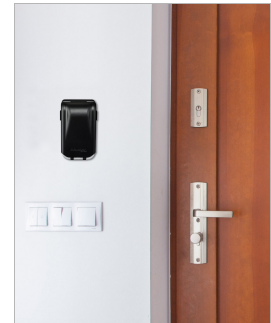

Key safe with combination lock and lightning

Key safe for wall mounting, including 4-digit-combination lock, for properties like holiday apartments and small hotels. For a secure handover of the keys to the guest.

Suitable for indoor- and outdoor-use.
Can also be used in car dealerships for storing car keys.

Lightning is turned on automatically as soon as the slide is opened.

- housing made of zinc
- resettable 4-digit combination lock
- battery and mounting material included
- plastic protection from weather-effects
- Color: Black
- PU: 1 pcs
- MOQ: 1 pcs