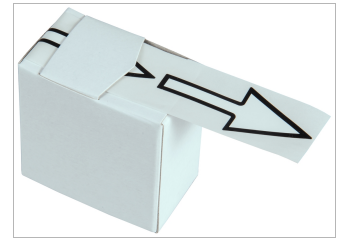

Self-adhesive consultant set

Self-adhesive Consultant-Set as a documentary help of accidental damage and simultaneous presentation of roughly proportions. Also good fixing effects on non-magnetic surfaces for example on light metal car body panels or plastic skins.

- each sticker 2 arrows, 1 cycle, 1 ruler
- perforation after each sticker
- out of white self-adhesive PE-foil
- black/white printed
- Color: Black-White

Item	Model	PU	Size	Weight	PU	Size/PU	Weight/PU	MOQ	GTIN
9220-00062	Set (ruler, circle, arrow)	50 set per roll	110x110x68mm	0,135kg	1 rl of 50 pcs	110x110x68mm	0,14kg	1 rl of 50 pcs	4052301027039
9220-00067	arrows	100 arrows per roll	65x40x60mm	0,028kg	1 rl of 100 pcs	65x40x60mm	0,028kg	1 rl of 100 pcs	4052301042537