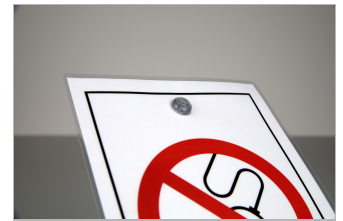

Prohibition sign "Do not load"

The prohibition sign "Do not load" helps you with structuring your workshop. It impresses with robust and high-quality materials. The powerful suction cup securely fastens the sign in place.

- Prohibition sign "Loading prohibited"
- for indoor and outdoor use
- with suction cup
- format DIN A5
- Color: White
- PU: 1 pcs
- MOQ: 1 pcs

Item	Size	Weight	PU	Size/PU	Weight/PU	MOQ	GTIN
9220-00074	210x148x15mm	17kg	1 pcs	210x148x15mm	17kg	1 pcs	4052301109599